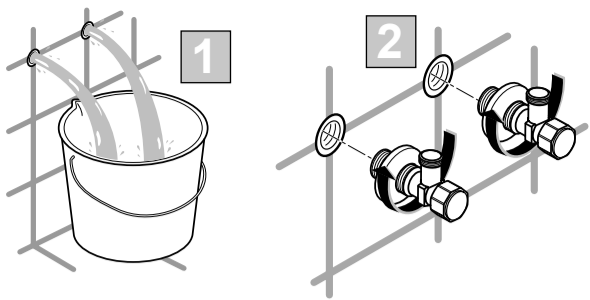

## SEVA TOP

**Vidima®**

10.2022 / B665874

**B C404 ..**

Ideal Standard International NV  
Corporate Village – Gent Building  
Da Vincilaan 2  
1935 Zaventem  
Belgium  
<http://www.idealstandardinternational.com>