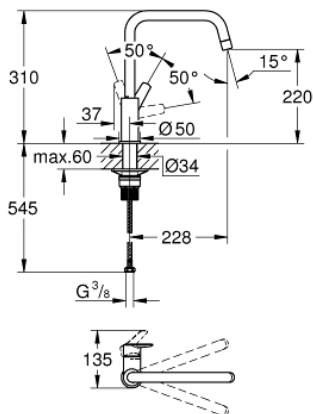

### 30 470 243 0 **START SINGLE-LEVER SINK MIXER 1/2"**

#### PRODUCT DESCRIPTION

- Colour: matte black
- high spout
- monobloc installation
- GROHE Long-Life finish
- 28 mm ceramic cartridge with GROHE SilkMove
- Lead and Nickel Free Inner Water Ways
- mousseur
- swivel tubular spout
- swivel area 150°
- flexible connection hoses 3/8"
- QuickMount included

30 470 243 0 **START SINGLE-LEVER SINK MIXER 1/2"**

**SPARE PARTS**, March 2022 – now

- 1: lever (Spare part-nr. 485312430)
- 2: Cartridge (Spare part-nr. 46963000)
- 3: Flow restrictor (Spare part-nr. 485572430)
- 4: Safety ring (Spare part-nr. 4826600M)
- 5: Mounting set (Spare part-nr. 48477000)