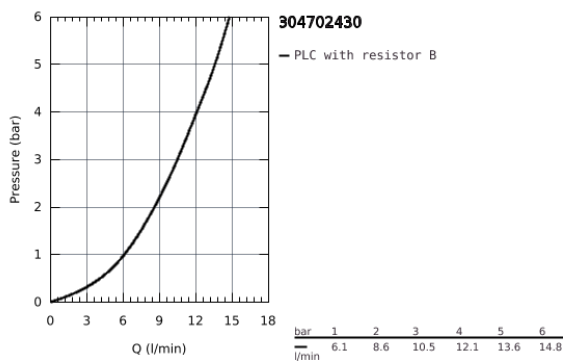

### 30 470 243 0 **START SINGLE-LEVER SINK MIXER 1/2"**

#### PRODUCT DESCRIPTION

- Colour: matte black
- high spout
- monobloc installation
- GROHE Long-Life finish
- 28 mm ceramic cartridge with GROHE SilkMove
- Lead and Nickel Free Inner Water Ways
- mousseur
- swivel tubular spout
- swivel area 150°
- flexible connection hoses 3/8"
- QuickMount included