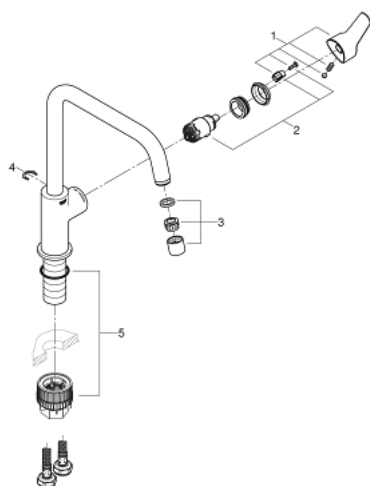

### 30 470 243 0 **START SINGLE-LEVER SINK MIXER 1/2"**

#### PRODUCT DESCRIPTION

- Colour: matte black
- high spout
- monobloc installation
- GROHE Long-Life finish
- 28 mm ceramic cartridge with GROHE SilkMove
- Lead and Nickel Free Inner Water Ways
- mousseur
- swivel tubular spout
- swivel area 150°
- flexible connection hoses 3/8"
- QuickMount included

30 470 243 0 **START SINGLE-LEVER SINK MIXER 1/2"**

**SPARE PARTS**, March 2022 – now

- 1: lever (Spare part-nr. 485312430)
- 2: Cartridge (Spare part-nr. 46963000)
- 3: Flow restrictor (Spare part-nr. 485572430)
- 4: Safety ring (Spare part-nr. 4826600M)
- 5: Mounting set (Spare part-nr. 48477000)